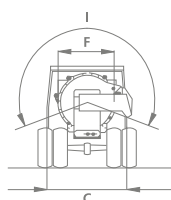

**DEVELOPED UPON
CUSTOMER REQUEST**

Highest level of efficiency

New sizes for the mounted models «vario» and «roto»

✓ Better viewpoint from the driver's cab

✓ Less dead weight, more load volume

✓ Ideal adaptation to the load capacity of the transporter

Mounted spreader «vario»

Spreader type	Content m ³	Minimum wheelbase	Total length	Total width	Total height	Tank length	Filling width	Tank height	Empty weight in kg
		A	B	C	D	E	F	G	
2.46 H	2.5	240	332	166	144	258	118	86	790
2.66 H	2.7	270	352	166	144	278	118	86	800
3.16 H	3.1	300	382	166	144	308	118	86	820

Mounted spreader «roto»

Spreader type	Content m ³	Minimum wheelbase	Total length	Total width	Total height	Tank length	Filling width	Tank height	Rotation angle	Empty weight in kg
		A	B	C	D	E	F	G	I	
2.46 H	2.5	240	332	166	144	258	118	86	240°	810
2.66 H	2.7	270	352	166	144	278	118	86	240°	820
3.16 H	3.1	300	382	166	144	308	118	86	240°	840