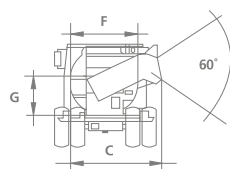

**DEVELOPED UPON
CUSTOMER REQUEST**

Highest level of efficiency

New sizes for the mounted models «vario» and «roto»

✓ Better viewpoint from the driver's cab

✓ Less dead weight, more load volume

✓ Ideal adaptation to the load capacity of the transporter

Mounted spreader «vario»

Spreader type	Content m ³	Minimum wheelbase	Total length	Total width	Total height	Tank length	Filling width	Tank height	Empty weight in kg
		A	B	C	D	E	F	G	
2.46 H	2.5	240	332	166	144	258	118	86	790
2.66 H	2.7	270	352	166	144	278	118	86	800
3.16 H	3.1	300	382	166	144	308	118	86	820

Mounted spreader «roto»

Spreader type	Content m ³	Minimum wheelbase	Total length	Total width	Total height	Tank length	Filling width	Tank height	Rotation angle	Empty weight in kg
		A	B	C	D	E	F	G	I	
2.46 H	2.5	240	332	166	144	258	118	86	240°	810
2.66 H	2.7	270	352	166	144	278	118	86	240°	820
3.16 H	3.1	300	382	166	144	308	118	86	240°	840