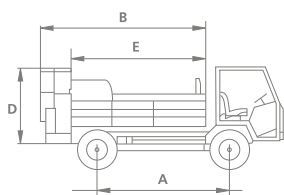

**DEVELOPED UPON
CUSTOMER REQUEST**

Highest level of efficiency

New sizes for the mounted models «vario» and «roto»

✓ Better viewpoint from the driver's cab

✓ Less dead weight, more load volume

✓ Ideal adaptation to the load capacity of the transporter

Mounted spreader «vario»

Spreader type	Content m ³	Minimum wheelbase	Total length	Total width	Total height	Tank length	Filling width	Tank height	Empty weight in kg
		A	B	C	D	E	F	G	
2.46 H	2.5	240	332	166	144	258	118	86	790
2.66 H	2.7	270	352	166	144	278	118	86	800
3.16 H	3.1	300	382	166	144	308	118	86	820

Mounted spreader «roto»

Spreader type	Content m ³	Minimum wheelbase	Total length	Total width	Total height	Tank length	Filling width	Tank height	Rotation angle	Empty weight in kg
		A	B	C	D	E	F	G	I	
2.46 H	2.5	240	332	166	144	258	118	86	240°	810
2.66 H	2.7	270	352	166	144	278	118	86	240°	820
3.16 H	3.1	300	382	166	144	308	118	86	240°	840