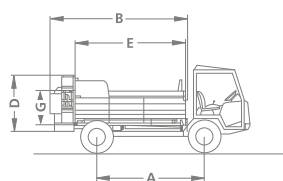

**DEVELOPED UPON
CUSTOMER REQUEST**

Highest level of efficiency

New sizes for the mounted models «vario» and «roto»

✓ Better viewpoint from the driver's cab

✓ Less dead weight, more load volume

✓ Ideal adaptation to the load capacity of the transporter

Mounted spreader «vario»

Spreader type	Content m ³	Minimum wheelbase	Total length	Total width	Total height	Tank length	Filling width	Tank height	Empty weight in kg
		A	B	C	D	E	F	G	
2.46 H	2.5	240	332	166	144	258	118	86	790
2.66 H	2.7	270	352	166	144	278	118	86	800
3.16 H	3.1	300	382	166	144	308	118	86	820

Mounted spreader «roto»

Spreader type	Content m ³	Minimum wheelbase	Total length	Total width	Total height	Tank length	Filling width	Tank height	Rotation angle	Empty weight in kg
		A	B	C	D	E	F	G	I	
2.46 H	2.5	240	332	166	144	258	118	86	240°	810
2.66 H	2.7	270	352	166	144	278	118	86	240°	820
3.16 H	3.1	300	382	166	144	308	118	86	240°	840