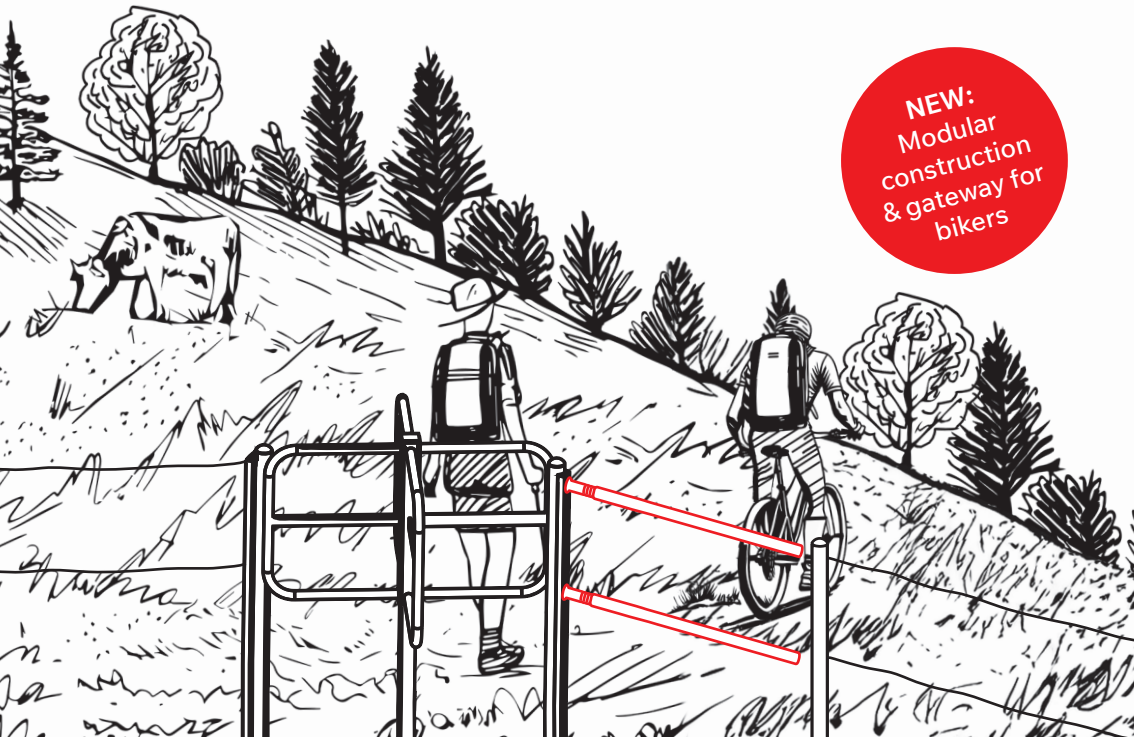

Are you prepared
for the next
hiking and biking
season?

Discover innovation
in motion

The Gafner turnstile

NEW:
Modular
construction
& gateway for
bikers

Safety on hiking and biking trails

Safety for people and animals, now even more flexible and innovative.

Our hot-dip galvanised hiking gateway is very robust and protected against all weather conditions. The special pivot bearing placement in the slip-over tube ensures a long service life.

Get the new Gafner turnstile and make your hiking and biking trails fit for every season!

gafner-drehkreuz.ch

gafner
Der Streuer.

Innovation in motion

- ✓ Permanent hot-dip galvanised, long-lasting
- ✓ Various connection options for fences

NEW:

- ✓ Modularity for flexible adaptation
- ✓ Bike gateway with slalom pole
- ✓ Option to dismantle the rotating part