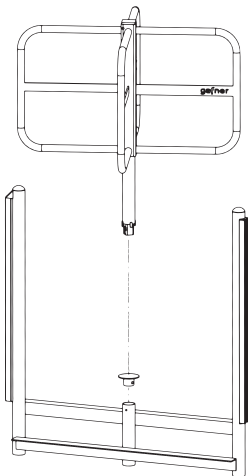

Innovation in motion

- ✓ Permanent hot-dip galvanised, long-lasting
- ✓ Various connection options for fences

NEW:

- ✓ Modularity for flexible adaptation
- ✓ Bike gateway with slalom pole
- ✓ Option to dismantle the rotating part

Swiss quality
from Gafner